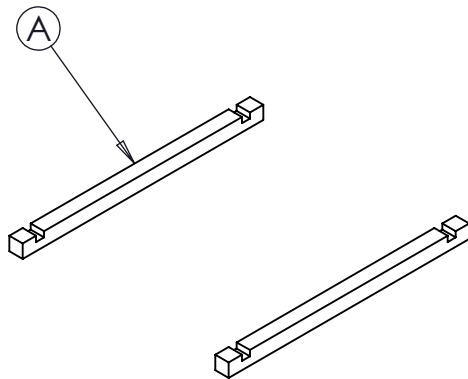

PARTS LIST - 1 PERSON ASSEMBLY:-

A	BASE/TOP PLANK	4 no.
B	SIDE PLANK 50mm/30mm RECESS	4 no.
C	SIDE PLANK 30mm RECESS	12 no.

START BY POSITIONING
BASE PLANK (A) AS SHOWN

SLOT SIDE PLANK (B) ONTO BASE PLANK (A)

INCREASE HEIGHT BY SLOTTING
SIDE PLANK (C) ONTO SIDE PLANK (B)

IMPORTANT:-

Ensure that you are familiar with these assembly instructions prior to commencing assembly.

We will not accept any claims resulting from products that have been incorrectly assembled.

Employ safe lifting procedures when handling components.

HELP AND SUPPORT:-

Please visit <https://neotimber.com/furniture/support/> if you need any assistance.

PARTS LIST - 1 PERSON ASSEMBLY:-

A	BASE/TOP PLANK	4 no.
B	SIDE PLANK 50mm/30mm RECESS	4 no.
C	SIDE PLANK 30mm RECESS	12 no.

SLOT SIDE PLANK (B) ONTO
SIDE PLANK (C) AS SHOWN

FINALLY SLOT TOP PLANK (A) ONTO SIDE PLANK (B)
THIS COMPLETES THE COMPOST BIN ASSEMBLY

IMPORTANT:-

Ensure that you are familiar with these assembly instructions prior to commencing assembly.