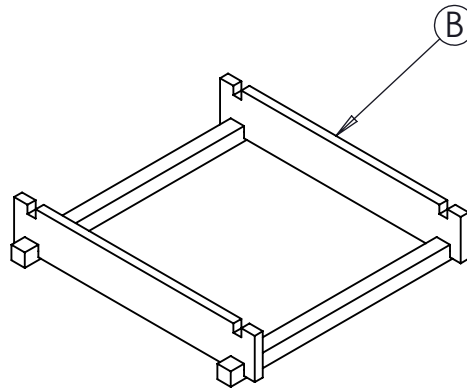

PARTS LIST - 1 PERSON ASSEMBLY:-

A	BASE/TOP PLANK	4 no.
B	SIDE PLANK 50mm/30mm RECESS	4 no.
C	SIDE PLANK 30mm RECESS	12 no.

START BY POSITIONING
BASE PLANK (A) AS SHOWN

SLOT SIDE PLANK (B) ONTO BASE PLANK (A)

INCREASE HEIGHT BY SLOTTING
SIDE PLANK (C) ONTO SIDE PLANK (B)

IMPORTANT:-

Ensure that you are familiar with these assembly instructions prior to commencing assembly.

We will not accept any claims resulting from products that have been incorrectly assembled.

Employ safe lifting procedures when handling components.

HELP AND SUPPORT:-

Please visit <https://neotimber.com/furniture/support/> if you need any assistance.

PARTS LIST - 1 PERSON ASSEMBLY:-

A	BASE/TOP PLANK	4 no.
B	SIDE PLANK 50mm/30mm RECESS	4 no.
C	SIDE PLANK 30mm RECESS	12 no.

SLOT SIDE PLANK (B) ONTO
SIDE PLANK (C) AS SHOWN

FINALLY SLOT TOP PLANK (A) ONTO SIDE PLANK (B)
THIS COMPLETES THE COMPOST BIN ASSEMBLY

IMPORTANT:-

Ensure that you are familiar with these assembly instructions prior to commencing assembly.