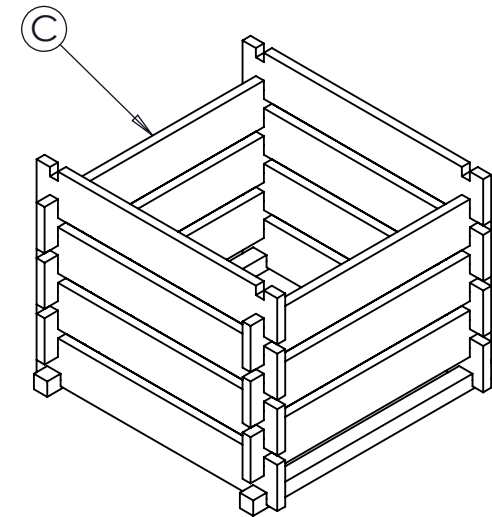

PARTS LIST - 1 PERSON ASSEMBLY:-

A	BASE/TOP PLANK	4 no.
B	SIDE PLANK 50mm/30mm RECESS	4 no.
C	SIDE PLANK 30mm RECESS	12 no.

START BY POSITIONING
BASE PLANK (A) AS SHOWN

SLOT SIDE PLANK (B) ONTO BASE PLANK (A)

INCREASE HEIGHT BY SLOTTING
SIDE PLANK (C) ONTO SIDE PLANK (B)

IMPORTANT:-

Ensure that you are familiar with these assembly instructions prior to commencing assembly.

We will not accept any claims resulting from products that have been incorrectly assembled.

Employ safe lifting procedures when handling components.

HELP AND SUPPORT:-

Please visit <https://neotimber.com/furniture/support/> if you need any assistance.

PARTS LIST - 1 PERSON ASSEMBLY:-

A	BASE/TOP PLANK	4 no.
B	SIDE PLANK 50mm/30mm RECESS	4 no.
C	SIDE PLANK 30mm RECESS	12 no.

SLOT SIDE PLANK (B) ONTO
SIDE PLANK (C) AS SHOWN

FINALLY SLOT TOP PLANK (A) ONTO SIDE PLANK (B)
THIS COMPLETES THE COMPOST BIN ASSEMBLY

IMPORTANT:-

Ensure that you are familiar with these assembly instructions prior to commencing assembly.