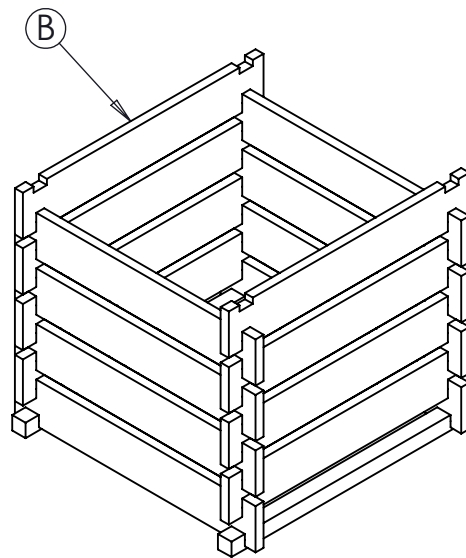

PARTS LIST - 1 PERSON ASSEMBLY:-

A	BASE/TOP PLANK	4 no.
B	SIDE PLANK 50mm/30mm RECESS	4 no.
C	SIDE PLANK 30mm RECESS	12 no.

START BY POSITIONING
BASE PLANK (A) AS SHOWN

SLOT SIDE PLANK (B) ONTO BASE PLANK (A)

INCREASE HEIGHT BY SLOTTING
SIDE PLANK (C) ONTO SIDE PLANK (B)

IMPORTANT:-

Ensure that you are familiar with these assembly instructions prior to commencing assembly.

We will not accept any claims resulting from products that have been incorrectly assembled.

Employ safe lifting procedures when handling components.

HELP AND SUPPORT:-

Please visit <https://neotimber.com/furniture/support/> if you need any assistance.

PARTS LIST - 1 PERSON ASSEMBLY:-

A	BASE/TOP PLANK	4 no.
B	SIDE PLANK 50mm/30mm RECESS	4 no.
C	SIDE PLANK 30mm RECESS	12 no.

SLOT SIDE PLANK (B) ONTO
SIDE PLANK (C) AS SHOWN

FINALLY SLOT TOP PLANK (A) ONTO SIDE PLANK (B)
THIS COMPLETES THE COMPOST BIN ASSEMBLY

IMPORTANT:-

Ensure that you are familiar with these assembly instructions prior to commencing assembly.