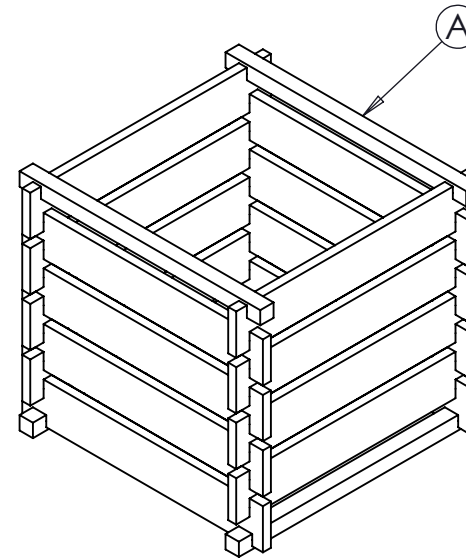

PARTS LIST - 1 PERSON ASSEMBLY:-

A	BASE/TOP PLANK	4 no.
B	SIDE PLANK 50mm/30mm RECESS	4 no.
C	SIDE PLANK 30mm RECESS	12 no.

START BY POSITIONING
BASE PLANK (A) AS SHOWN

SLOT SIDE PLANK (B) ONTO BASE PLANK (A)

INCREASE HEIGHT BY SLOTTING
SIDE PLANK (C) ONTO SIDE PLANK (B)

IMPORTANT:-

Ensure that you are familiar with these assembly instructions prior to commencing assembly.

We will not accept any claims resulting from products that have been incorrectly assembled.

Employ safe lifting procedures when handling components.

HELP AND SUPPORT:-

Please visit <https://neotimber.com/furniture/support/> if you need any assistance.

PARTS LIST - 1 PERSON ASSEMBLY:-

A	BASE/TOP PLANK	4 no.
B	SIDE PLANK 50mm/30mm RECESS	4 no.
C	SIDE PLANK 30mm RECESS	12 no.

SLOT SIDE PLANK (B) ONTO
SIDE PLANK (C) AS SHOWN

FINALLY SLOT TOP PLANK (A) ONTO SIDE PLANK (B)
THIS COMPLETES THE COMPOST BIN ASSEMBLY

IMPORTANT:-

Ensure that you are familiar with these assembly instructions prior to commencing assembly.